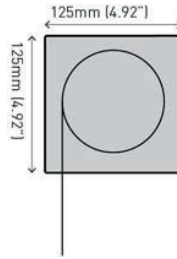

STRAIGHT DROP

VEUE DROP AWNINGS

SHEERVIEW
WINDOW FURNISHINGS

CAPACITY

Up to 4m (13ft) widths

DIMENSIONS

CONTROLS

Crank Gear