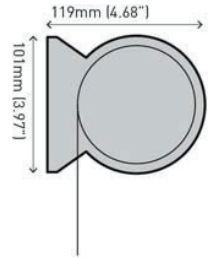

STRAIGHT DROP

VEUE DROP AWNINGS

SHEERVIEW
WINDOW FURNISHINGS

CAPACITY

Up to 4m (13ft) widths

DIMENSIONS

CONTROLS

Crank Gear