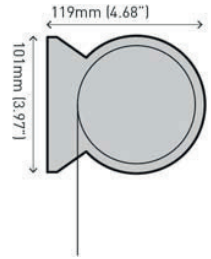

STRAIGHT DROP

VEUE DROP AWNINGS

SHEERVIEW
WINDOW FURNISHINGS

CAPACITY

Up to 4m (13ft) widths

DIMENSIONS

CONTROLS

Crank Gear