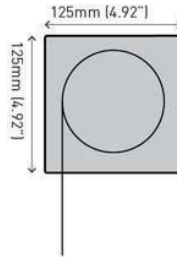

STRAIGHT DROP

VEUE DROP AWNINGS

SHEERVIEW
WINDOW FURNISHINGS

CAPACITY

Up to 4m (13ft) widths

DIMENSIONS

CONTROLS

Crank Gear