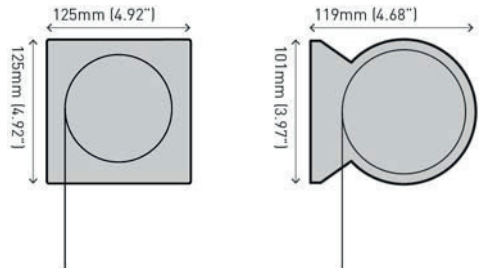

DIMENSIONS

5 YEAR WARRANTY
MINIMUM