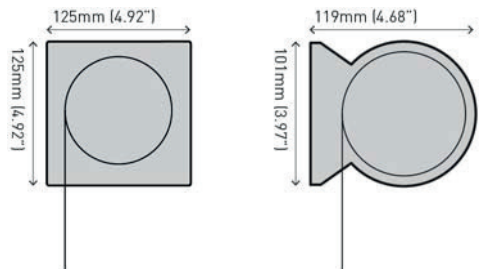

CAPACITY

Up to 4m [13ft] widths

DIMENSIONS

5 YEAR WARRANTY
MINIMUM

PIVOT ARM

VEUE DROP AWNINGS

SHEERVIEW
WINDOW FURNISHINGS

- One option from Rollease Acmeda's comprehensive outdoor shading suite
- Veue Drop Awnings are modular. Utilise common components across the entire suite, including Zipscreen
- Suitable for outward opening windows

CAPACITY

Up to 4m [13ft] widths

DIMENSIONS

5 YEAR WARRANTY
MINIMUM

CHANNEL GUIDE

VEUE DROP AWNINGS

SHEERVIEW
WINDOW FURNISHINGS

- One option from Rollease Acmeda's comprehensive outdoor shading suite
- Veue Drop Awnings are modular. Utilise common components across the entire suite, including Zipscreen
- Simplified installation as a result of two piece channel with clip fixing
- Up to 40mm fabric engagement inside channel
- Slim side channel at 75mm wide
- Fabric brush for smooth and quiet operation
- Suitable for enclosing an outdoor entertaining space or in windy areas where the awning fabric needs to be more secure

CAPACITY

Up to 4m (13ft) widths

DIMENSIONS