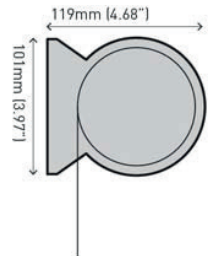

CAPACITY

Up to 4m [13ft] widths

DIMENSIONS

5 YEAR WARRANTY
MINIMUM

PIVOT ARM

VEUE DROP AWNINGS

SHEERVIEW
WINDOW FURNISHINGS

- One option from Rollease Acmeda's comprehensive outdoor shading suite
- Veue Drop Awnings are modular. Utilise common components across the entire suite, including Zipscreen
- Suitable for outward opening windows

CAPACITY

Up to 4m (13ft) widths

DIMENSIONS