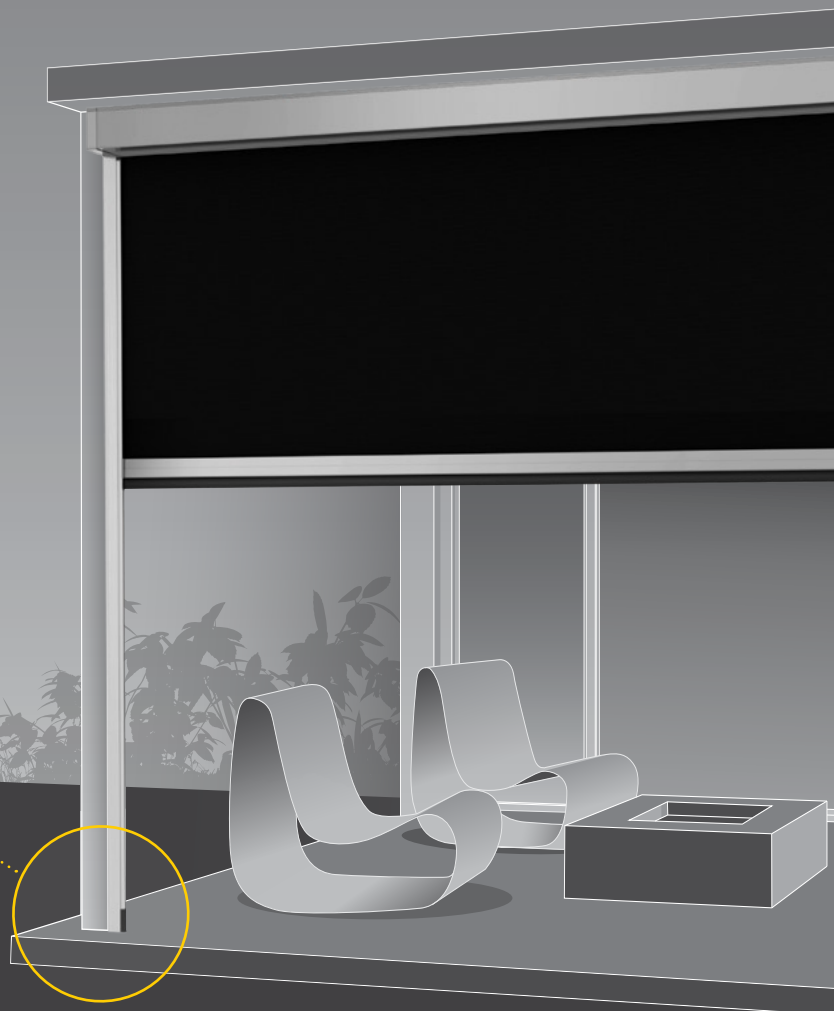

INSECT PROTECTION

ALL SEASONS LIVING

DESIGN INNOVATION

EASY TO CONTROL

The Zipscreen difference

Zipscreen is Australian designed and manufactured and features the latest in technological innovation – ensuring the finest outdoor shade solution.

Your custom designed blinds can be made in widths up to 5.8 metres or an impressive 7 metres with Zipscreen Extreme, offering you an external solution to fit almost any area.

One action Ultra-Lock

Exclusive to Zipscreen, the patented Ultra-Lock is a hidden locking mechanism that integrates into the side channel of the system. The result? A secure and tensioned blind with an ultra-smooth taut fabric finish.

Customised headbox configuration

Zipscreen's head boxes are manufactured from high-quality aluminium featuring a modern, square profile. Take advantage of the versatile installation options offering either a full/semi-enclosed cassette or fascia configuration.

Hidden fabric retention

Concealed within the channels, z-LOCK™ securely fastens the fabric in position creating a strong, streamlined finish. With precision integration, the zip-guided system ensures zero gaps between the fabric and channel while ensuring an effortless operation.