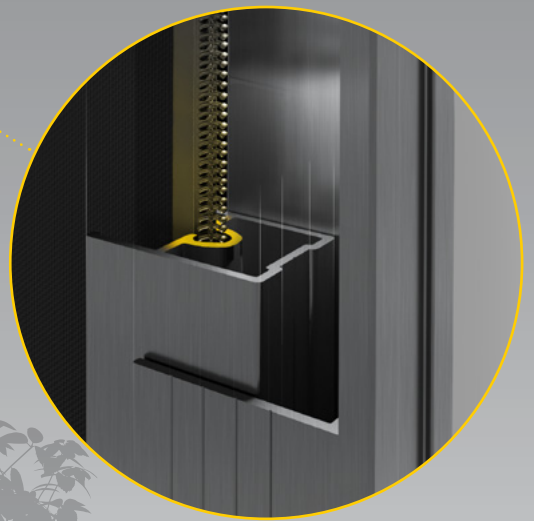

Your custom designed blinds can be made in widths up to 5.8 metres or an impressive 7 metres with Zipscreen Extreme, offering you an external solution to fit almost any area.

One action Ultra-Lock

Exclusive to Zipscreen, the patented Ultra-Lock is a hidden locking mechanism that integrates into the side channel of the system. The result? A secure and tensioned blind with an ultra-smooth taut fabric finish.

Customised headbox configuration

Zipscreen's head boxes are manufactured from high-quality aluminium featuring a modern, square profile. Take advantage of the versatile installation options offering either a full/semi-enclosed cassette or fascia configuration.

Hidden fabric retention

Concealed within the channels, z-LOCK™ securely fastens the fabric in position creating a strong, streamlined finish. With precision integration, the zip-guided system ensures zero gaps between the fabric and channel while ensuring an effortless operation.