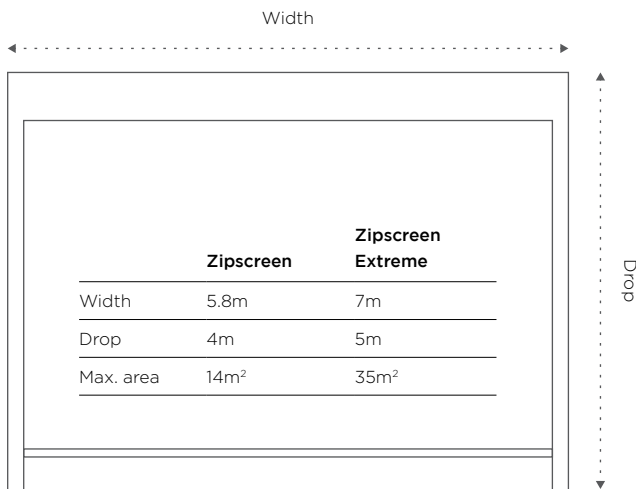

“Hey Siri...
open my shades”

Zipscreen control options

MWi | **Manual**

Control your Zipscreen manually, using either a cost-effective spring or crank solution. Simply open or close by hand using the weight bar or by winding the detachable crank handle.

Capacity

Dimensions

Veue options

Veue
Straight
Drop

Veue
Wire
Guide

Veue
Channel
Guide

Veue
Pivot
Arm

Colours