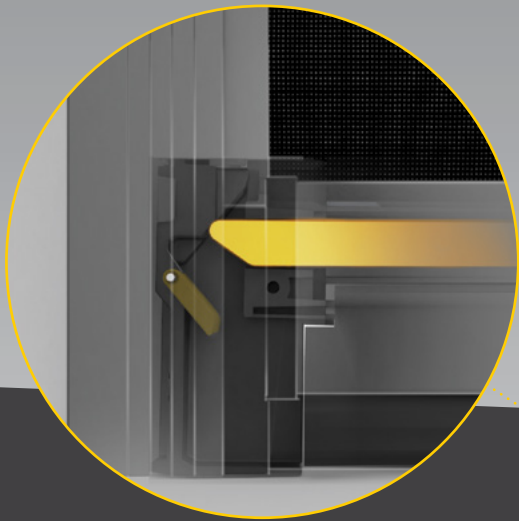

Your custom designed blinds can be made in widths up to 5.8 metres or an impressive 7 metres with Zipscreen Extreme, offering you an external solution to fit almost any area.

One action Ultra-Lock

Exclusive to Zipscreen, the patented Ultra-Lock is a hidden locking mechanism that integrates into the side channel of the system. The result? A secure and tensioned blind with an ultra-smooth taut fabric finish.

Customised headbox configuration

Zipscreen's head boxes are manufactured from high-quality aluminium featuring a modern, square profile. Take advantage of the versatile installation options offering either a full/semi-enclosed cassette or fascia configuration.

Hidden fabric retention

Concealed within the channels, z-LOCK™ securely fastens the fabric in position creating a strong, streamlined finish. With precision integration, the zip-guided system ensures zero gaps between the fabric and channel while ensuring an effortless operation.