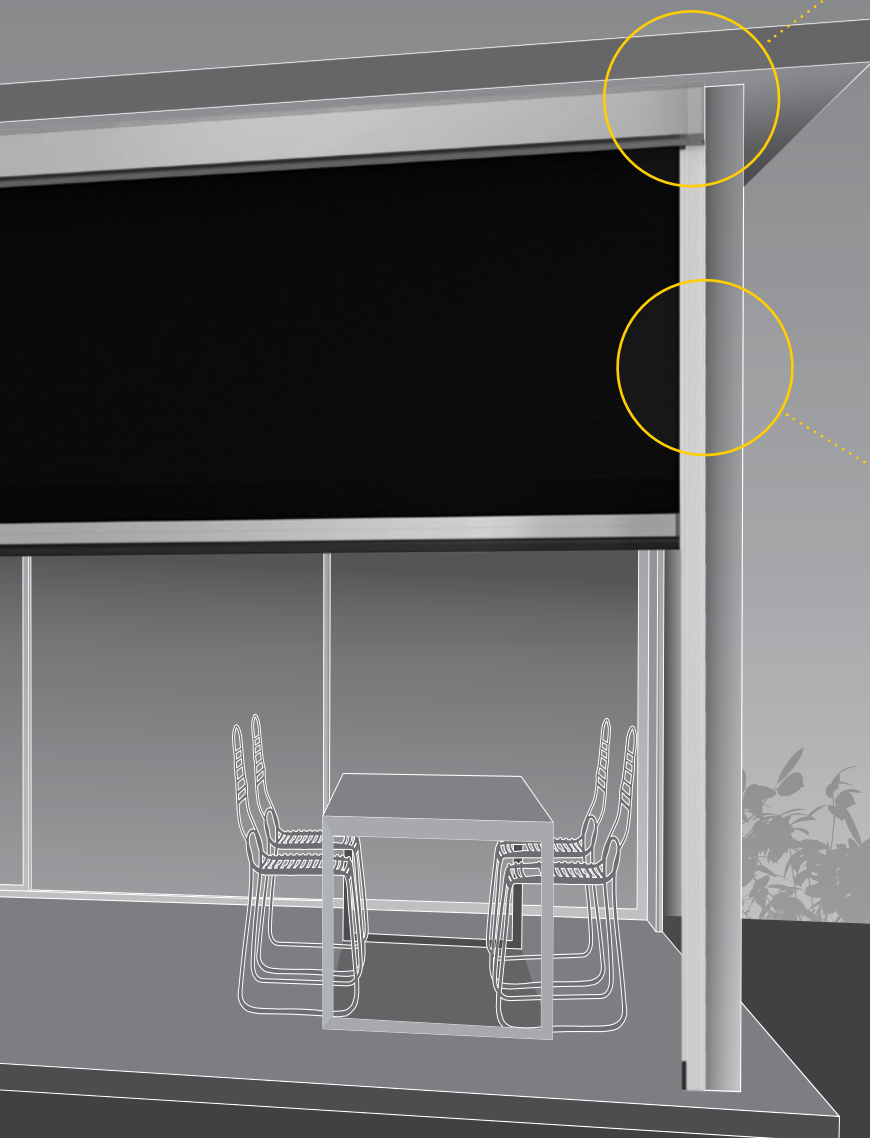

Your custom designed blinds can be made in widths up to 5.8 metres or an impressive 7 metres with Zipscreen Extreme, offering you an external solution to fit almost any area.

One action Ultra-Lock

Exclusive to Zipscreen, the patented Ultra-Lock is a hidden locking mechanism that integrates into the side channel of the system. The result? A secure and tensioned blind with an ultra-smooth taut fabric finish.

Customised headbox configuration

Zipscreen's head boxes are manufactured from high-quality aluminium featuring a modern, square profile. Take advantage of the versatile installation options offering either a full/semi-enclosed cassette or fascia configuration.

Hidden fabric retention

Concealed within the channels, z-LOCK™ securely fastens the fabric in position creating a strong, streamlined finish. With precision integration, the zip-guided system ensures zero gaps between the fabric and channel while ensuring an effortless operation.

“Hey Siri...
open my shades”

Zipscreen control options

MWi | **Manual**

Control your Zipscreen manually, using either a cost-effective spring or crank solution. Simply open or close by hand using the weight bar or by winding the detachable crank handle.